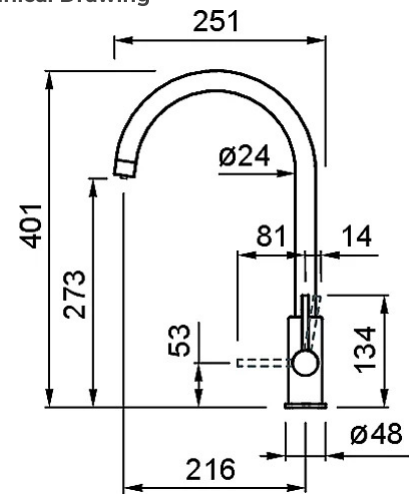

CAROL PURE

0

Description Filtering tap with rotating spout

Model CAROL PURE

Base (mm) 48

Bowl Depth (ømm) 35

Bowl Depth 360°

Flexi-hose Stainless Steel 3/8"

Bowl Depth (ømm) 25

0

Packaging Cardboard box

Technical Drawing

CROMATO

MIKCARCS CS
8031873652265

MOKCARBK BK
8032557562498

MOKCARBK82 BK/82
8032557562504